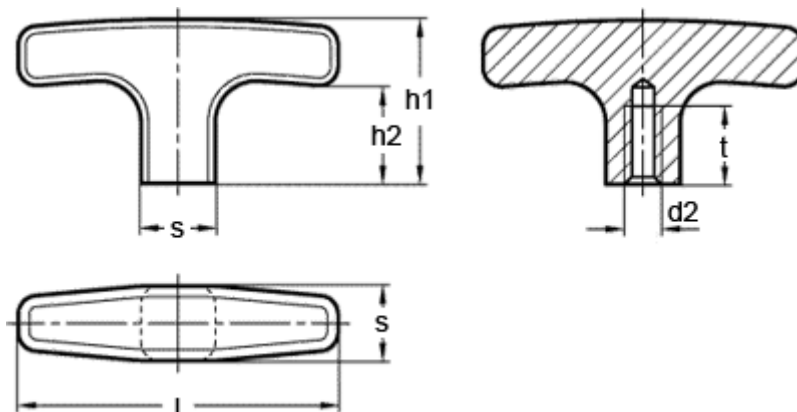

Article number: 20290465

Description: E+G T-Handle GN 563.2-55-M6-BL

Measures

d_2 = M6

h_1 = 33

h_2 = 22

l = 55

s = 14